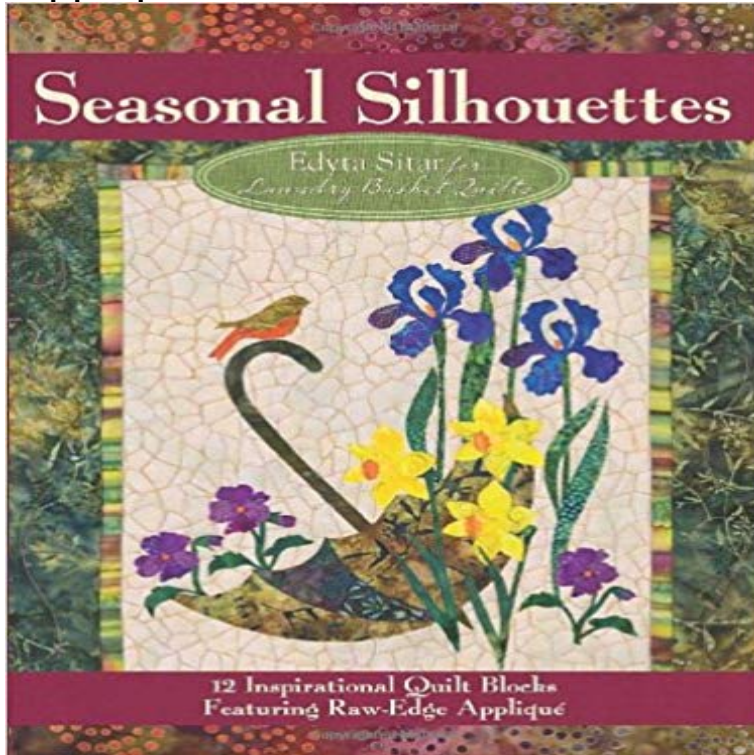

Seasonal Silhouettes: 12 Inspirational Quilt Blocks Featuring Raw Edge Applique

This is a superb collection of 12 inspirational quilt blocks from best-selling author and quilter Edyta Sitar. Beloved fabric and quilt pattern designer Edyta Sitar has designed 12 gorgeous quilt blocks that take you through the seasons of the year. Five settings provide the foundation for creating a one, two or four block applique project as well as a 12 block-12 month full-size calendar quilt. Each applique quilt block features one or more of Edyta Sitar's beautifully crafted silhouettes for raw-edge machine applique. Also included are step-by-step instructions for Edyta's raw-edge applique technique, full-size templates, and a practical guide to using background quilting to enhance the look of your project.